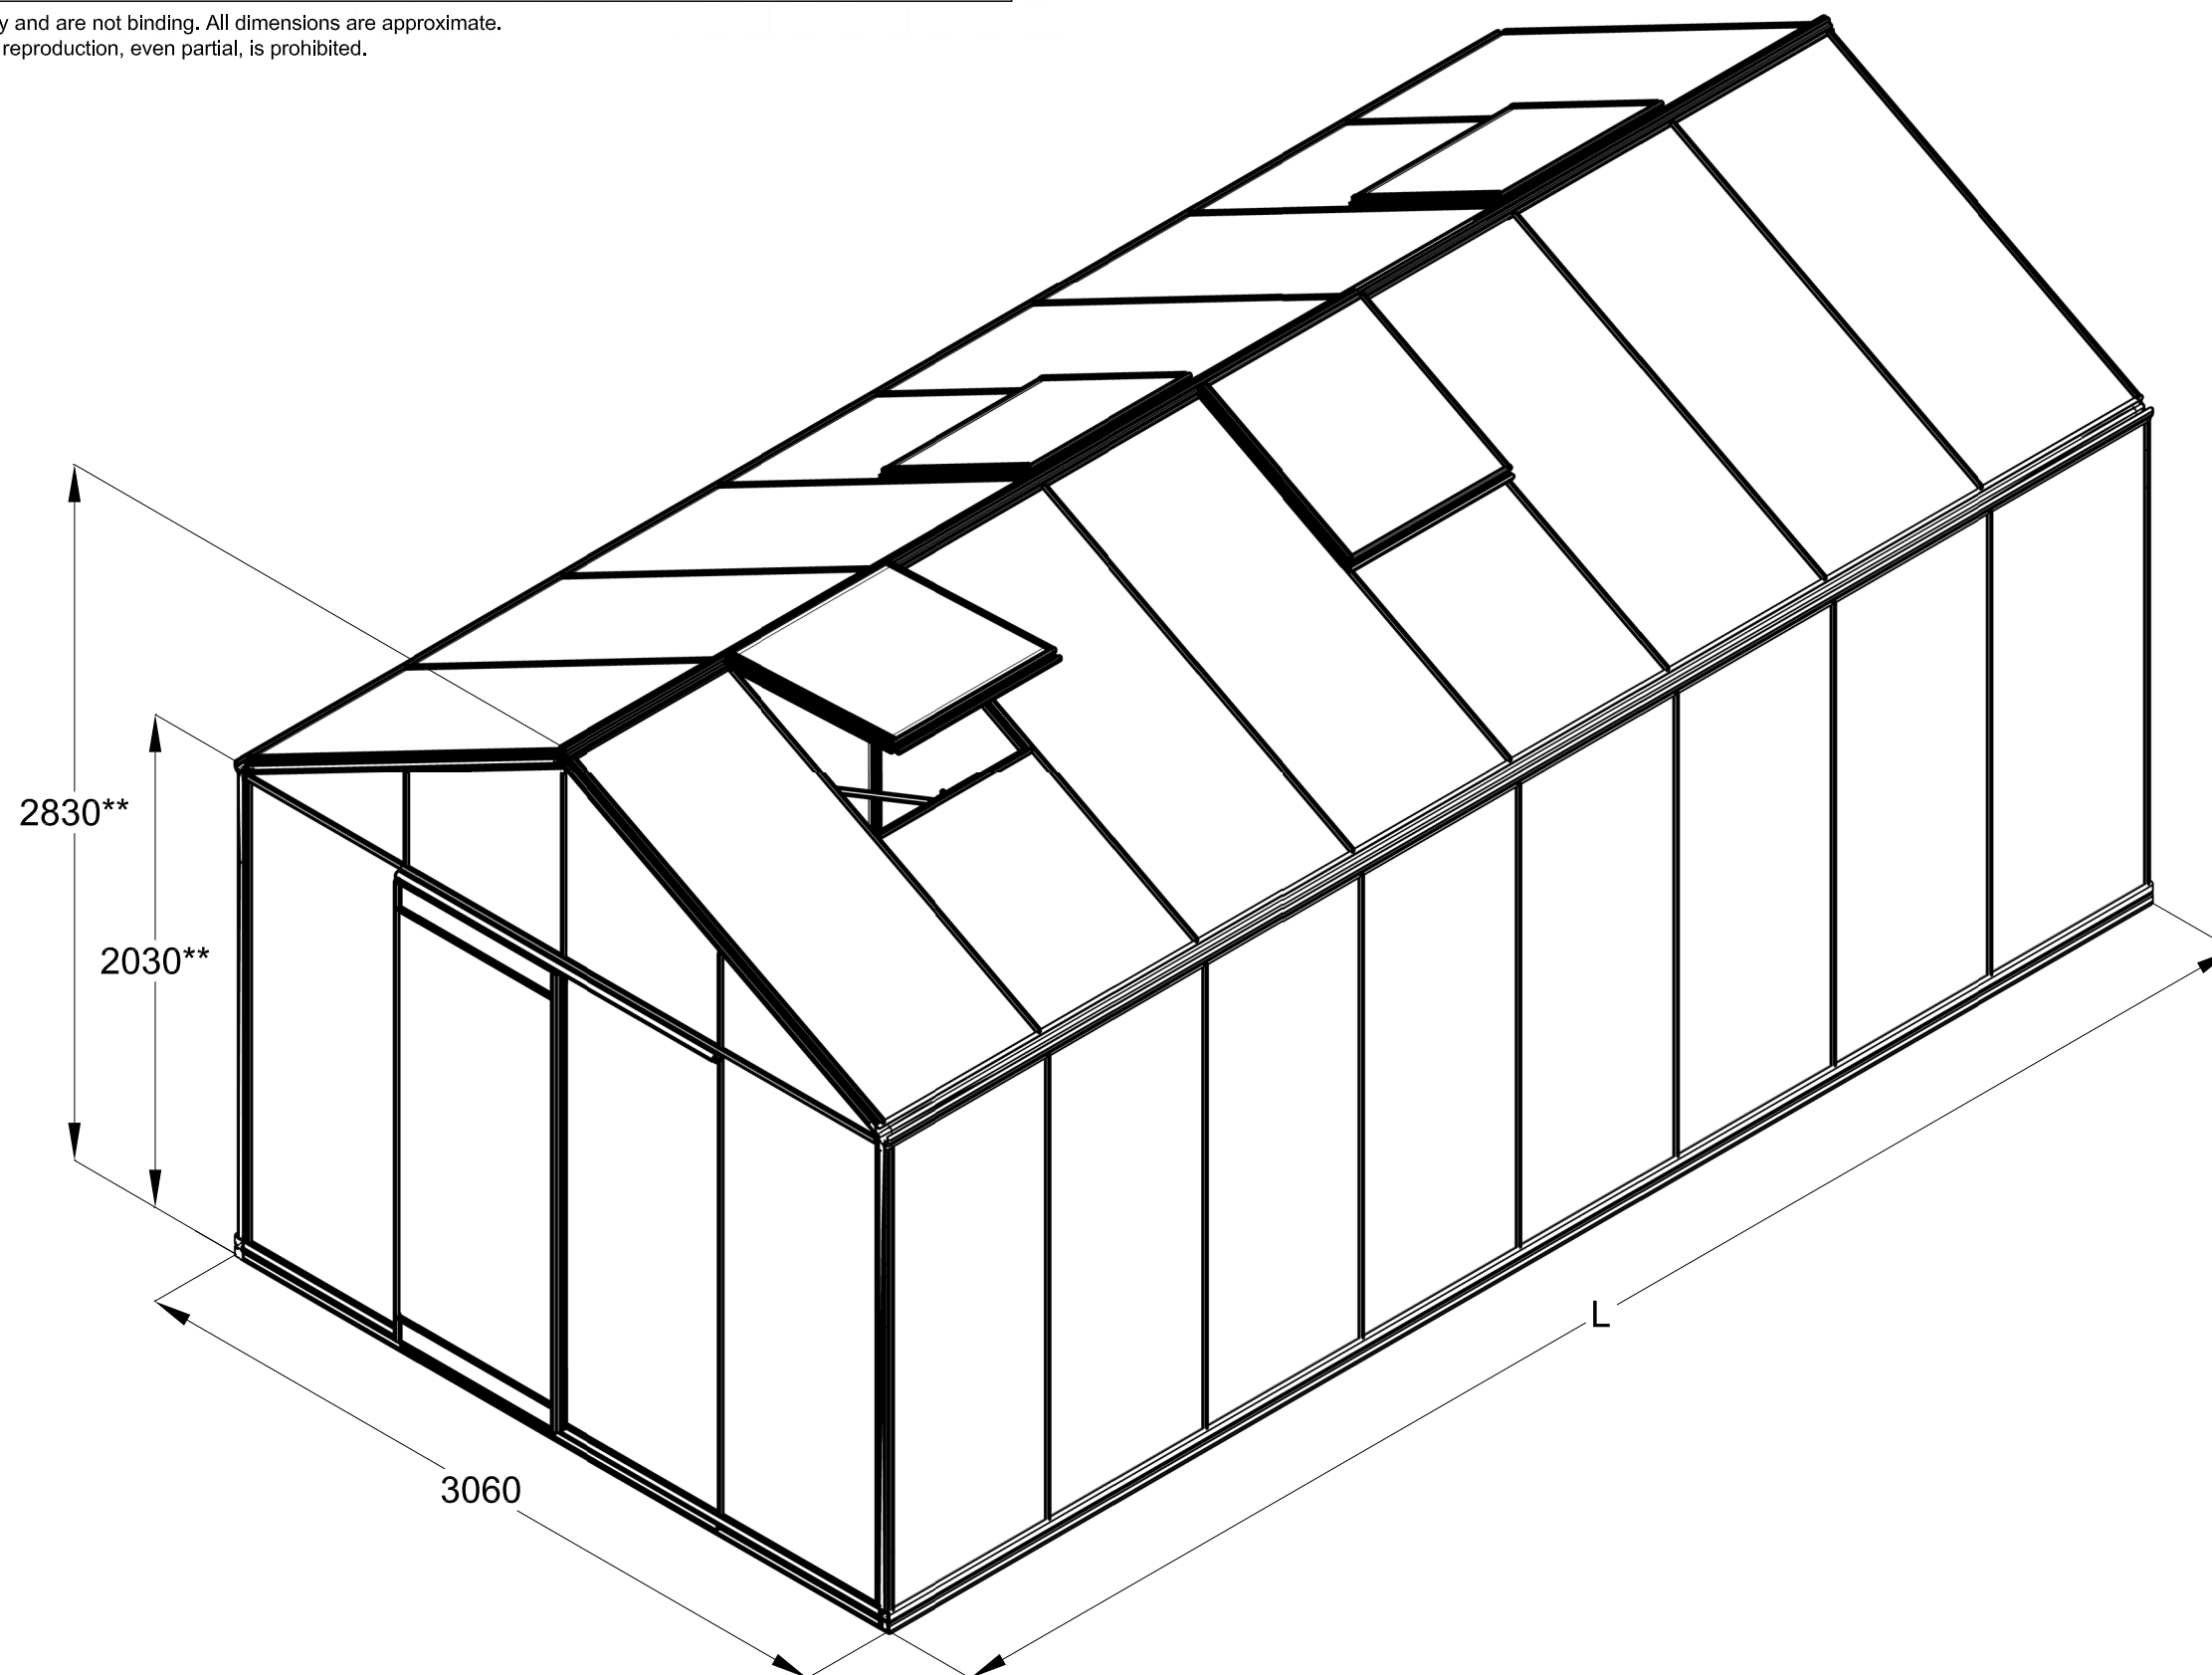

The photos and images may differ of reality and are not binding. All dimensions are approximate. Subject to errors and product changes. All reproduction, even partial, is prohibited.

Type	R303XH	R304XH	R305XH	R306XH	R307XH	R308XH	R309XH **	R310XH **
L*	2240	2980	3710	4450	5190	5930	6670	7410
# Vents Lucarnes/Dakramen	1	1	1	2	2	4	4	6

* All dimensions are in mm.
** 4cm higher from the length of 6,67m.