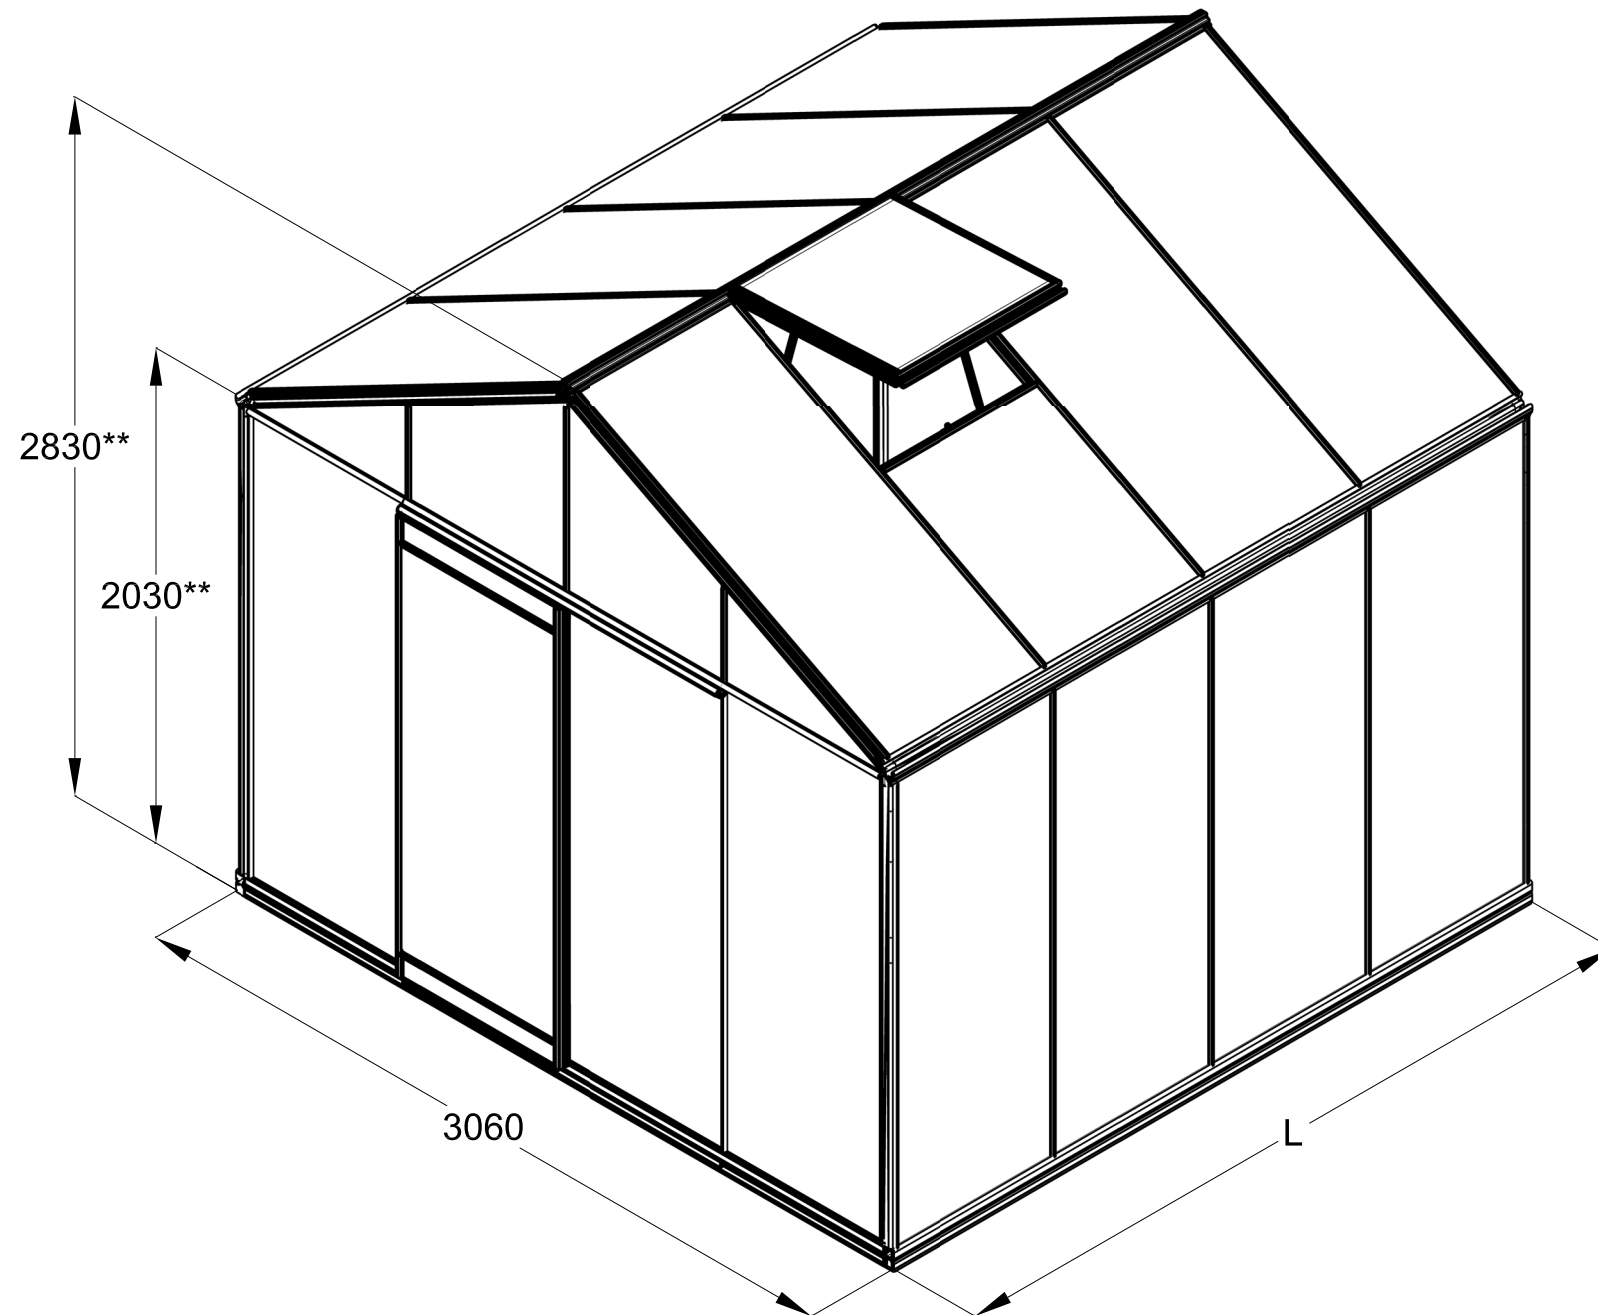

The photos and images may differ of reality and are not binding. All dimensions are approximate. Subject to errors and product changes. All reproduction, even partial, is prohibited.

Type	R303XH	R304XH	R305XH	R306XH	R307XH	R308XH	R309XH **	R310XH **
L*	2240	2980	3710	4450	5190	5930	6670	7410
# Vents Lucarnes/Dakramen	1	1	1	2	2	4	4	6