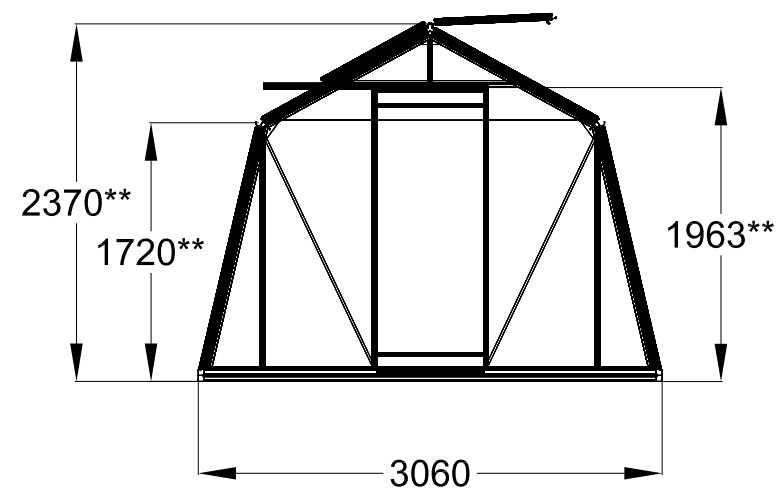

The photos and images may differ of reality and are not binding. All dimensions are approximate. Subject to errors and product changes. All reproduction, even partial, is prohibited.

Frontview

Right/leftview

Backview

Topview

Type	S103H	S104H	S105H	S106H	S107H	S108H	S109H **	S110H **
L*	2240	2980	3710	4450	5190	5930	6670	7410
# Vents Lucarnes/Dakramen	1	1	1	2	2	4	4	6

* All dimensions are in mm.
** 4cm higher from the length of 6,67m.