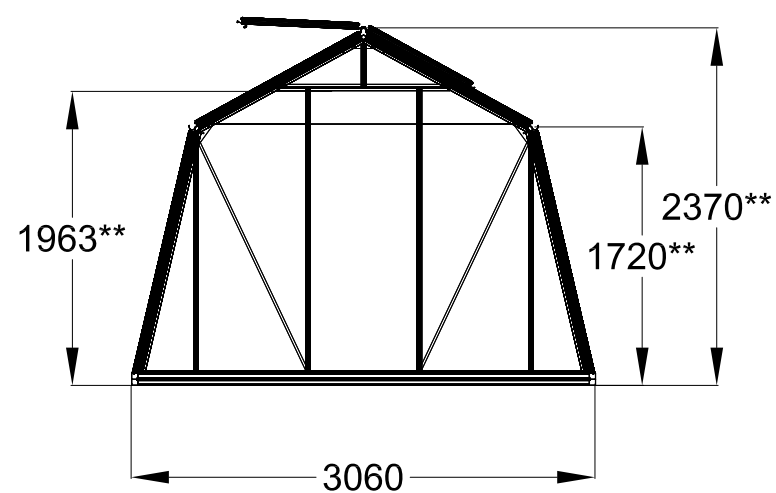

The photos and images may differ of reality and are not binding. All dimensions are approximate. Subject to errors and product changes. All reproduction, even partial, is prohibited.

Frontview

Right/leftview

Backview

Topview

Type	S103H	S104H	S105H	S106H	S107H	S108H	S109H **	S110H **
L*	2240	2980	3710	4450	5190	5930	6670	7410
# Vents Lucarnes/Dakramen	1	1	1	2	2	4	4	6

* All dimensions are in mm.
** 4cm higher from the length of 6,67m.