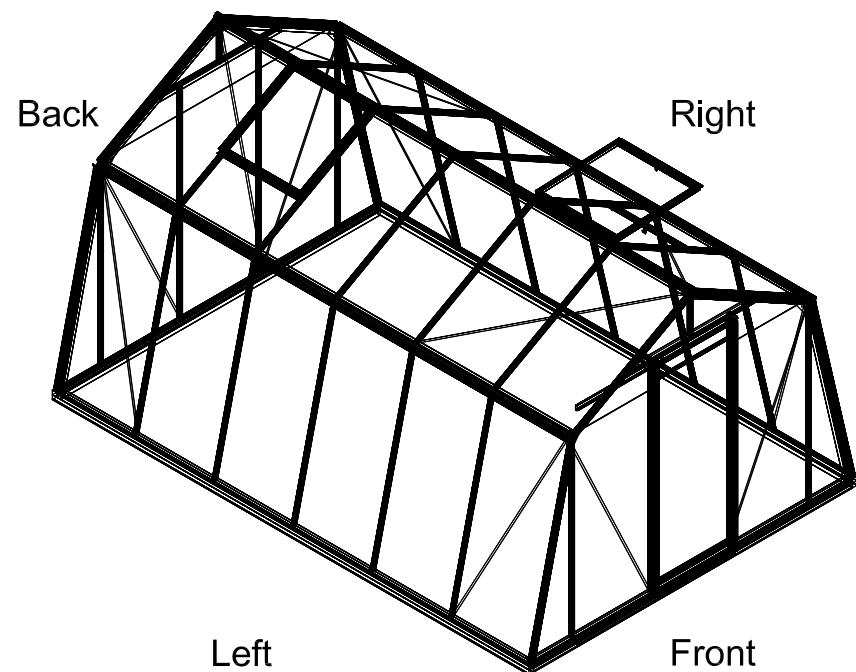

The photos and images may differ of reality and are not binding. All dimensions are approximate. Subject to errors and product changes. All reproduction, even partial, is prohibited.

Frontview

Right/leftview

Backview

Topview

Type	S103H	S104H	S105H	S106H	S107H	S108H	S109H **	S110H **
L*	2240	2980	3710	4450	5190	5930	6670	7410
# Vents Lucarnes/Dakramen	1	1	1	2	2	4	4	6

* All dimensions are in mm.
** 4cm higher from the length of 6,67m.