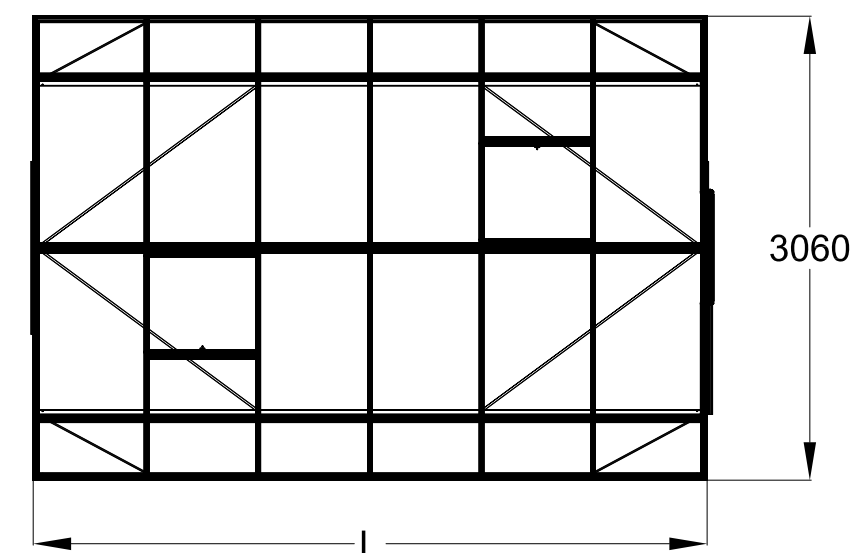

The photos and images may differ of reality and are not binding. All dimensions are approximate. Subject to errors and product changes. All reproduction, even partial, is prohibited.

Frontview

Right/leftview

Backview

Topview

Type	S103H	S104H	S105H	S106H	S107H	S108H	S109H **	S110H **
L*	2240	2980	3710	4450	5190	5930	6670	7410
# Vents Lucarnes/Dakramen	1	1	1	2	2	4	4	6

* All dimensions are in mm.
** 4cm higher from the length of 6,67m.