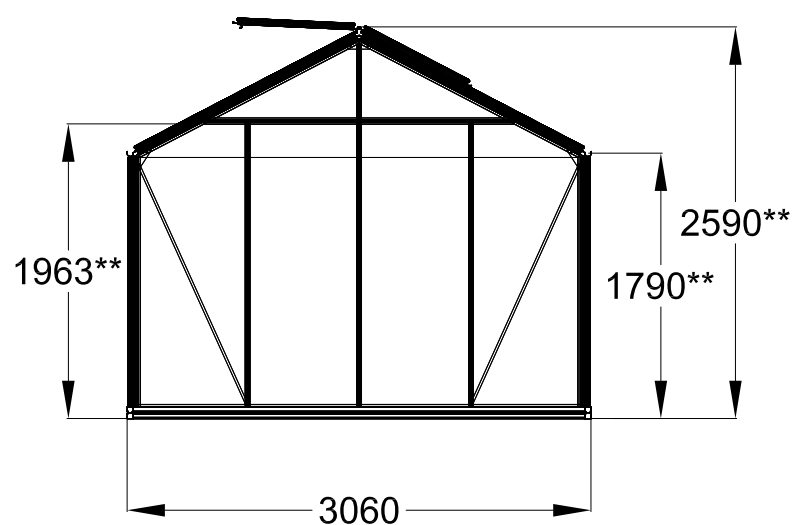

The photos and images may differ of reality and are not binding. All dimensions are approximate. Subject to errors and product changes. All reproduction, even partial, is prohibited.

Frontview

Right/leftview

Backview

Topview

Type	R303H	R304H	R305H	R306H	R307H	R308H	R309H **	R310H **
L*	2240	2980	3710	4450	5190	5930	6670	7410
# Vents Lucarnes/Dakramen	1	1	1	2	2	4	4	6