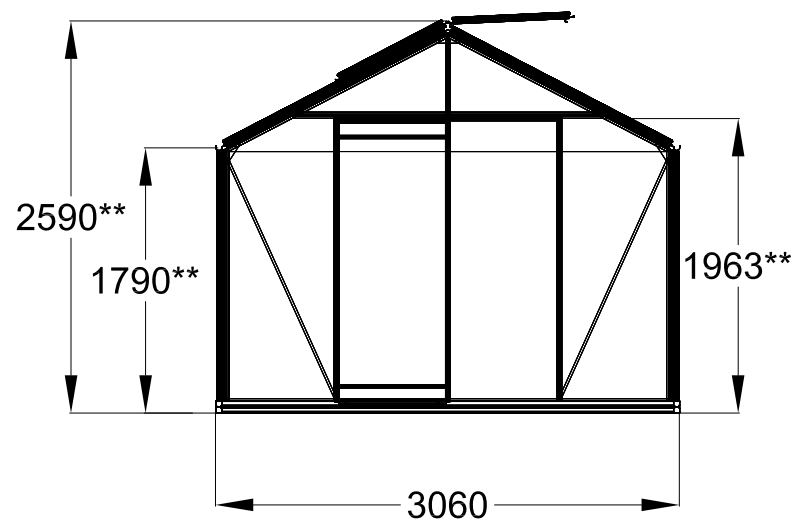

The photos and images may differ of reality and are not binding. All dimensions are approximate. Subject to errors and product changes. All reproduction, even partial, is prohibited.

Frontview

Right/leftview

Backview

Topview

Type	R303H	R304H	R305H	R306H	R307H	R308H	R309H **	R310H **
L*	2240	2980	3710	4450	5190	5930	6670	7410
# Vents Lucarnes/Dakramen	1	1	1	2	2	4	4	6