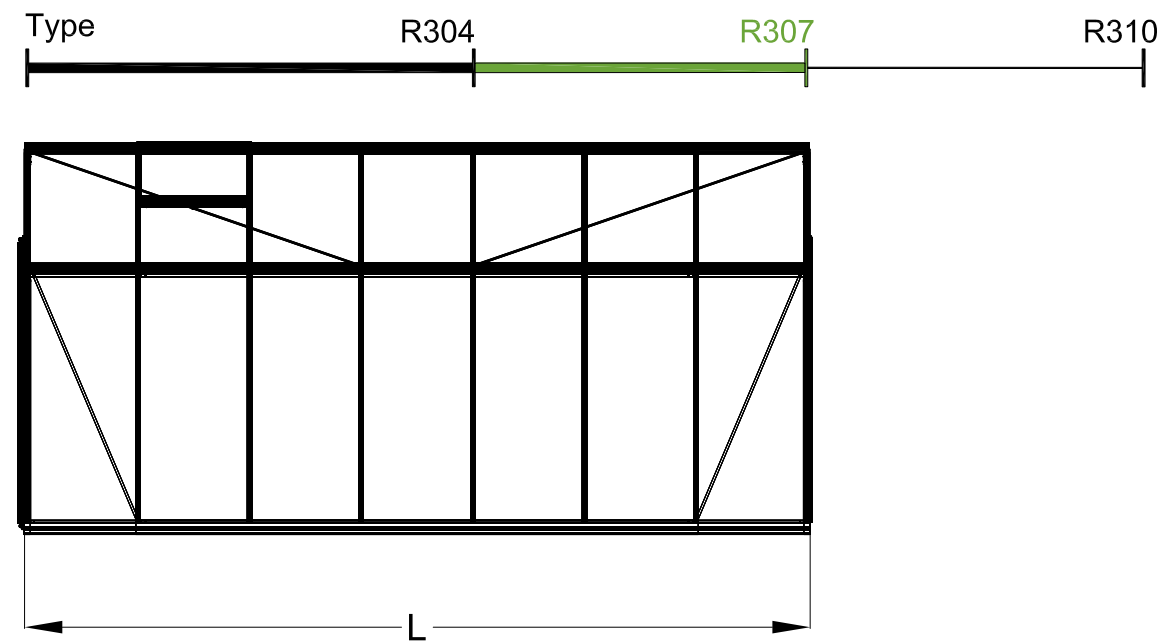

The photos and images may differ of reality and are not binding. All dimensions are approximate. Subject to errors and product changes. All reproduction, even partial, is prohibited.

Frontview

Right/leftview

Backview

Topview

Type	R303H	R304H	R305H	R306H	R307H	R308H	R309H **	R310H **
L*	2240	2980	3710	4450	5190	5930	6670	7410
# Vents Lucarnes/Dakramen	1	1	1	2	2	4	4	6